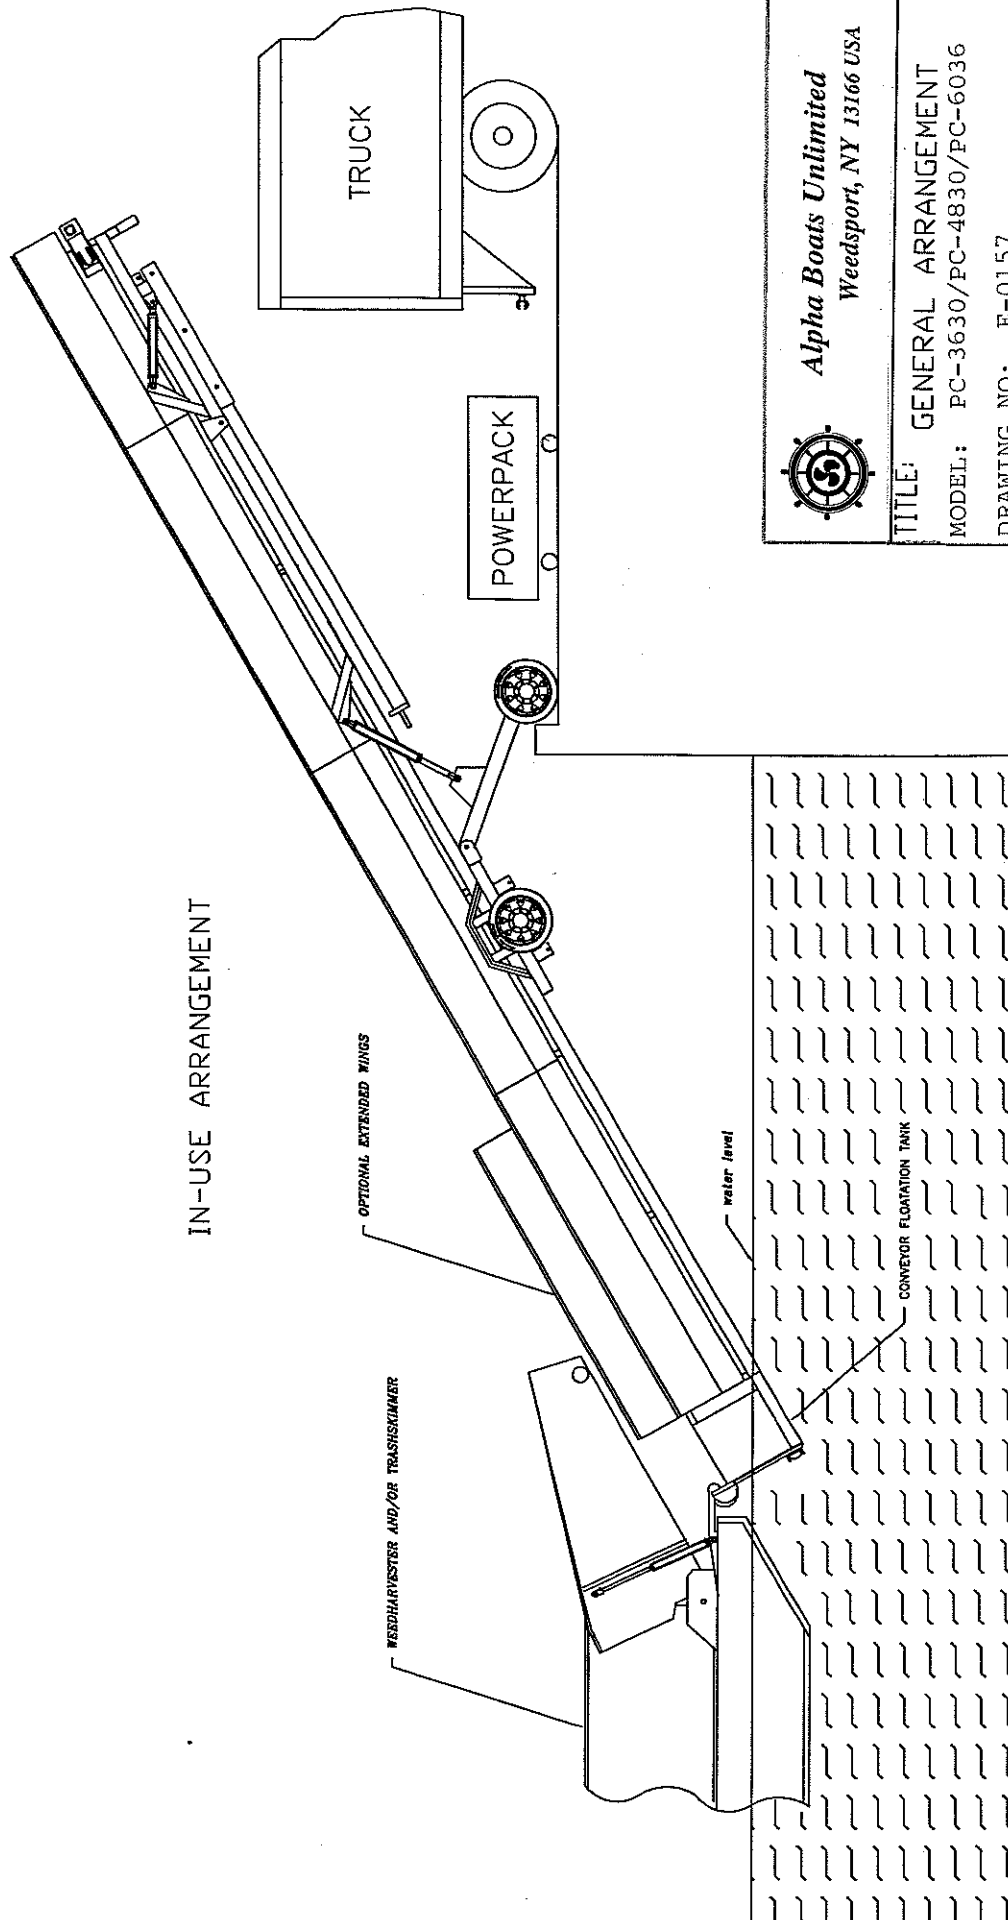

TRANSPORT ARRANGEMENT

IN-USE ARRANGEMENT

Alpha Boats Unlimited
Weedsport, NY 13166 USA

TITLE: GENERAL ARRANGEMENT
MODEL: PC-3630/PC-4830/PC-6036
DRAWING NO: E-0157